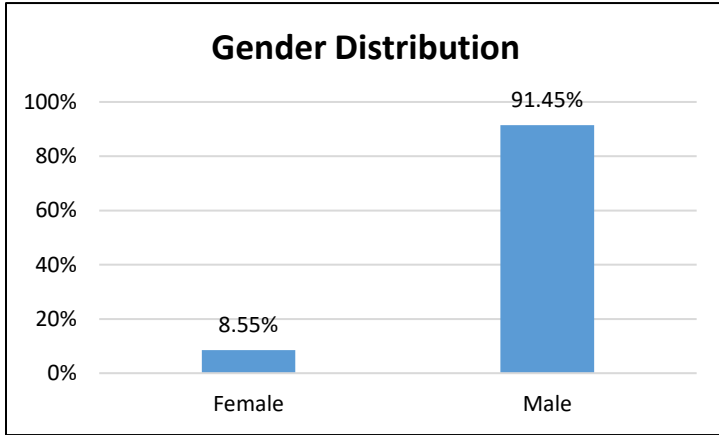

Pretrial Services Weekly Report

Electronic Monitoring Population Demographics 2/24/2023

| | |
|---|-----|
| Radio Frequency Monitoring (RF) population: | 959 |
| GPS Monitoring population: | 703 |

Radio Frequency (RF) Monitoring