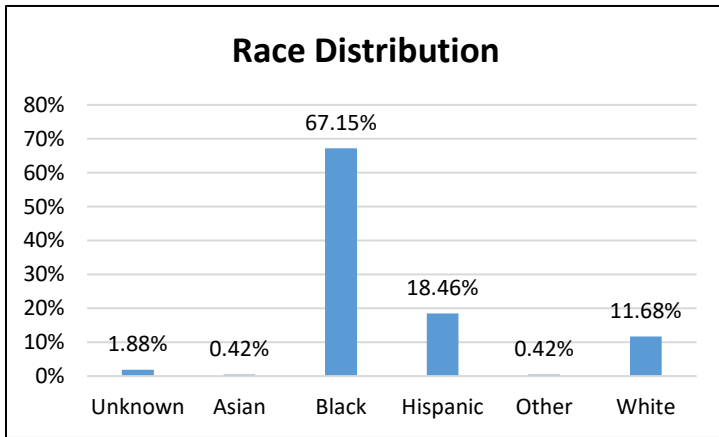

Pretrial Services Weekly Report

Electronic Monitoring Population Demographics 2/24/2023

| | |
|---|-----|
| Radio Frequency Monitoring (RF) population: | 959 |
| GPS Monitoring population: | 703 |

Radio Frequency (RF) Monitoring