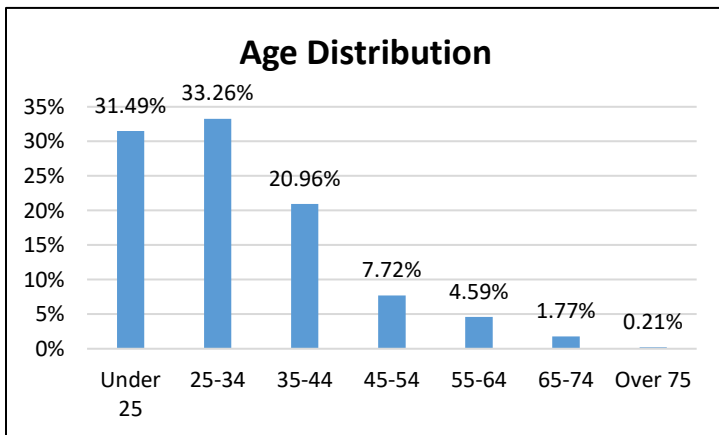

Pretrial Services Weekly Report

Electronic Monitoring Population Demographics 2/24/2023

| | |
|---|-----|
| Radio Frequency Monitoring (RF) population: | 959 |
| GPS Monitoring population: | 703 |

Radio Frequency (RF) Monitoring